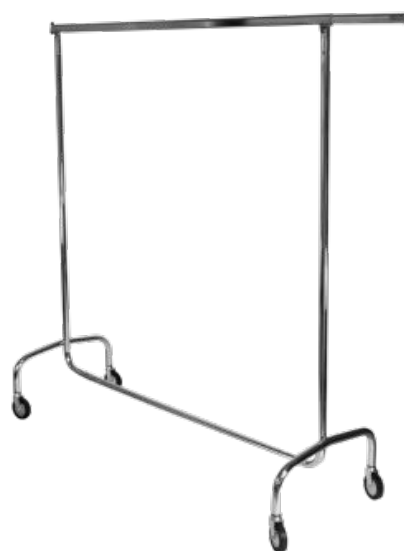

CD-P1500

Room service carts and clothes rack

FEATURES

CD-RS4 / CD-RS3

- Room service trolleys
- Polypropylene tray on steel tubular base
- 3 or 4 trays
- 2 bags on each side
- 4 swivel wheels ø 125 mm

CD-P1500

- Mobile rack
- Structure in chromed steel, stackable
- 2 handles
- 4 swivel rubber wheels ø 100 mm

GENERAL DETAILS	UNIT.	CD-P1500
Bag capacity	L	-
Usable height	m	1
Trays Nber	U.	-
Wheels Ø	mm	100
Dimensions	mm	1.500x530x1.500
Weight	Kg	5