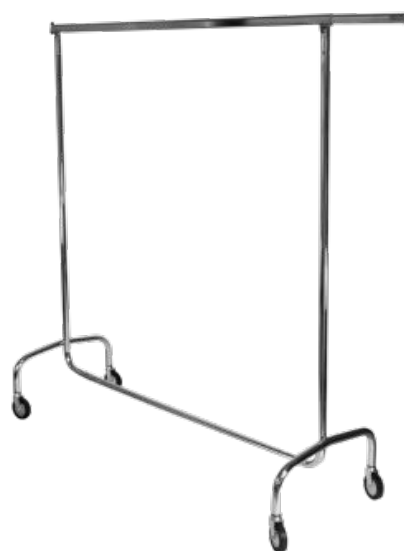

CD-P1500

Room service carts and clothes rack

FEATURES

CD-RS4 / CD-RS3

- Room service trolleys
- Polypropylene tray on steel tubular base
- 3 or 4 trays
- 2 bags on each side
- 4 swivel wheels \varnothing 125 mm

CD-P1500

- Mobile rack
- Structure in chromed steel, stackable
- 2 handles
- 4 swivel rubber wheels \varnothing 100 mm

GENERAL DETAILS	UNIT.	CD-P1500
Bag capacity	L	-
Usable height	m	1
Trays Nber	U.	-
Wheels Ø	mm	100
Dimensions	mm	1.500x530x1.500
Weight	Kg	5